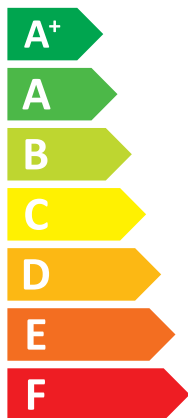

ENERG

енергия · ενεργεια

AWM1752.075.XS

SOLA

06.A00.C11

A++

A

Two icons showing sound power levels. The top icon shows a speaker inside a house with the value **42 dB**. The bottom icon shows a speaker outside a house with the value **58 dB**.

A legend with three colored squares and their corresponding power consumption values: a dark blue square for **6 kW**, a medium blue square for **6 kW**, and a light blue square for **6 kW**.