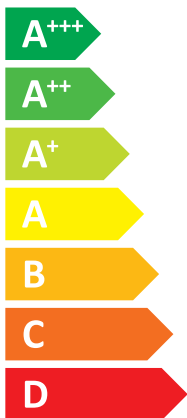

ENERG

енергия · ενεργεια

AWM1752.075.XS

SOLA

06.A00.C11

A++

A

Two icons showing sound power levels. The top icon shows a speaker inside a house with the value **42 dB**. The bottom icon shows a speaker outside a house with the value **58 dB**.

A legend with three colored squares and their corresponding power consumption values: a dark blue square for **6 kW**, a medium blue square for **6 kW**, and a light blue square for **6 kW**.