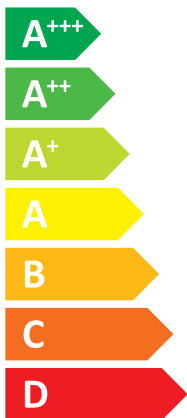

ENERG

енергия · ενεργεια

AWM1752.075.XS

SOLA

12.A00.C13

A++

A

Two icons showing sound power levels: a speaker inside a house icon labeled **42 dB**, and a speaker outside a house icon labeled **64 dB**.

A map of Europe with different regions shaded in three shades of blue. A legend to the right shows three boxes: a dark blue box labeled **12 kW**, a medium blue box labeled **12 kW**, and a light blue box labeled **12 kW**.