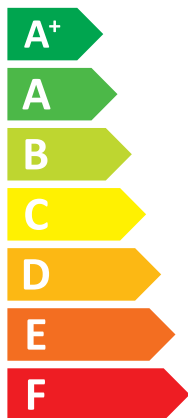

ENERG

енергия · ενεργεια

AWM1752.075.XS

SOLA

10.A00.C11

A++

A

Two icons showing sound power levels. The top icon shows a speaker inside a house with the value **42 dB**. The bottom icon shows a speaker outside a house with the value **60 dB**.

Legend for power consumption:

- Dark blue square: 10 kW
- Medium blue square: **10 kW**
- Light blue square: 10 kW