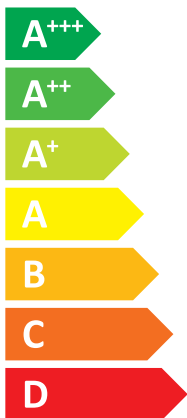

ENERG

енергия · ενεργεια

AWM1752.075.XS

SOLA

10.A00.C11

A++

A

Two icons showing sound power levels. The top icon shows a speaker inside a house with the value **42 dB**. The bottom icon shows a speaker outside a house with the value **60 dB**.

Legend for power consumption:

- Dark blue square: 10 kW
- Medium blue square: **10 kW**
- Light blue square: 10 kW